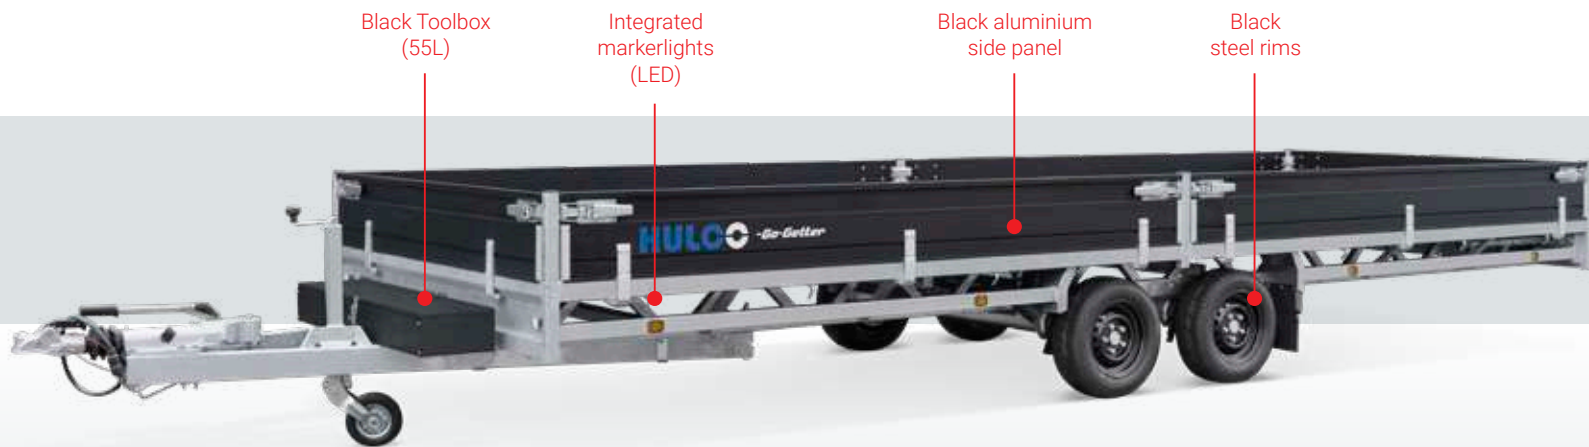

Accessorie:
Winch with support

Accessorie:
Axle shock absorbers
for extra comfort

Accessorie:
Spare wheel
with support

Accessorie:
Position lights (LED)

Accessorie:
High cover provided with
light transmitting tarpaulin