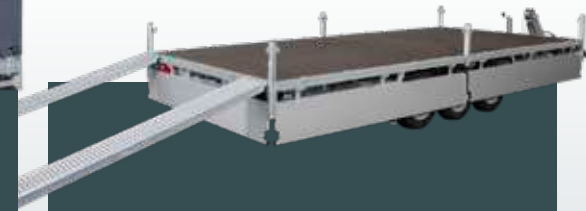

The Medax flatbed trailers are built for intensive use. There is a range of 29 models with a gross weight capacity ranging from 2600 to 3500 kg, so there will always be a model to meet your transportation needs. Its smart design, maintenance-friendly construction and high-quality finishes make the Medax the flatbed trailer of choice for the professional user.

Medax tandem

Medax tridem

Medax Go-Getter tandem

Medax Go-Getter tridem

The loading floor is supported by a heavy-duty steel space frame. The axles, wheels, braking system, and jockey wheel are all of premium quality. The built-in lockers, the side panels that neatly fold underneath the loading floor, and the multiple fixed tie-down points make it ideal for working with Medax.

Medax Go-Getter

The Medax Go-Getter is a striking flatbed trailer with many extras such as black panels, black rims, and a black 55L toolbox on an A-frame, fully equipped with LED lighting. Get your Medax Go-Getter today!

**“WE GET THE
JOB DONE”**

Extra tie-down possibilities with the ladder rack of 80cm high are available. The spare wheel and its support can be mounted onto the ladder rack.

The Medax with high cover offers even more possibilities, available in internal heights of 180cm and 210cm.