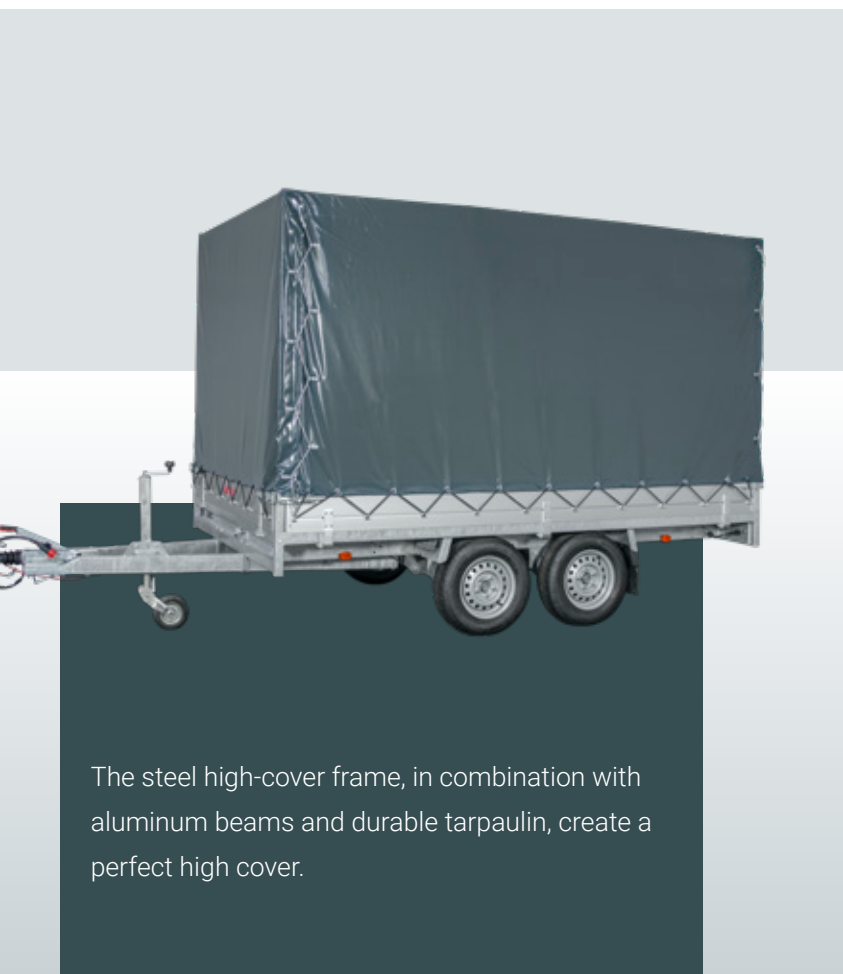

The steel high-cover frame, in combination with aluminum beams and durable tarpaulin, create a perfect high cover.

Mount the ASX adjustable winch

The Anssems ASX is prepared for a removable winch. The winchsupport is also adjustable in length.