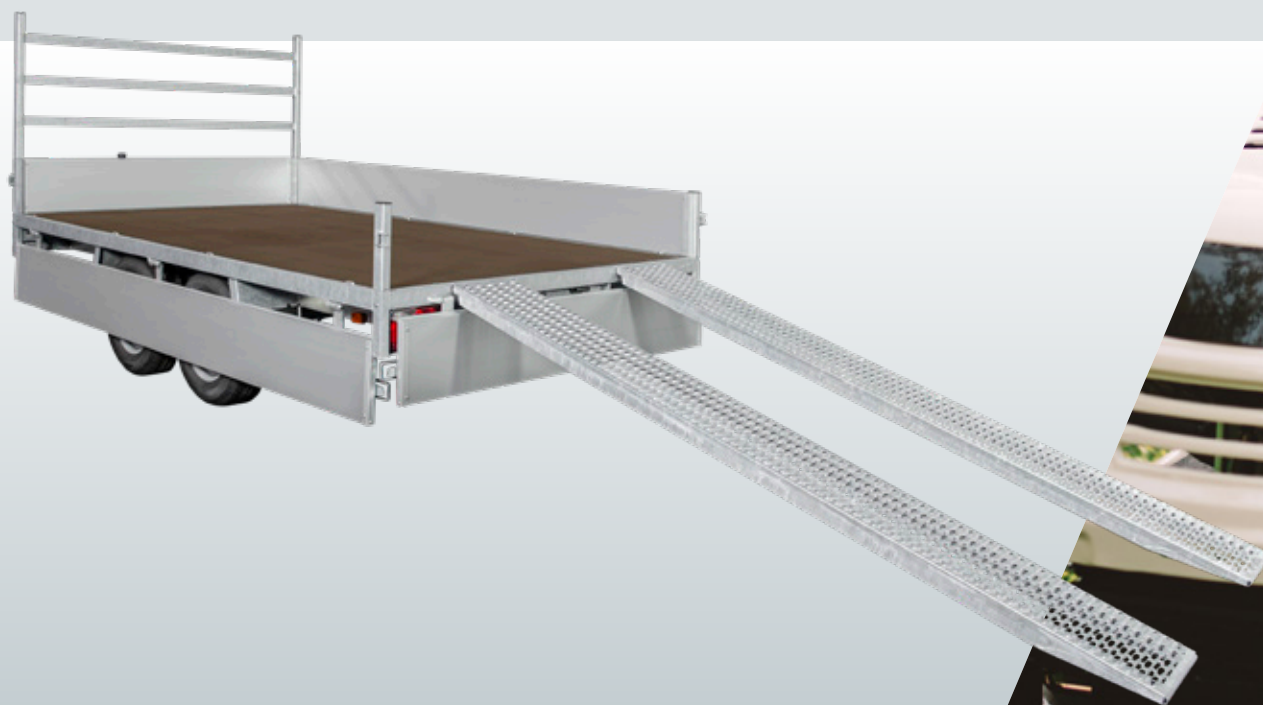

THE ANSSEMS ASX SAVES VALUABLE TIME

A photograph of a man with glasses and a red and black plaid shirt driving a white utility vehicle. The vehicle is a small, four-wheeled machine with a steering wheel and a seat. The man is smiling and looking towards the camera. The background is a grassy field with trees.

Anssems