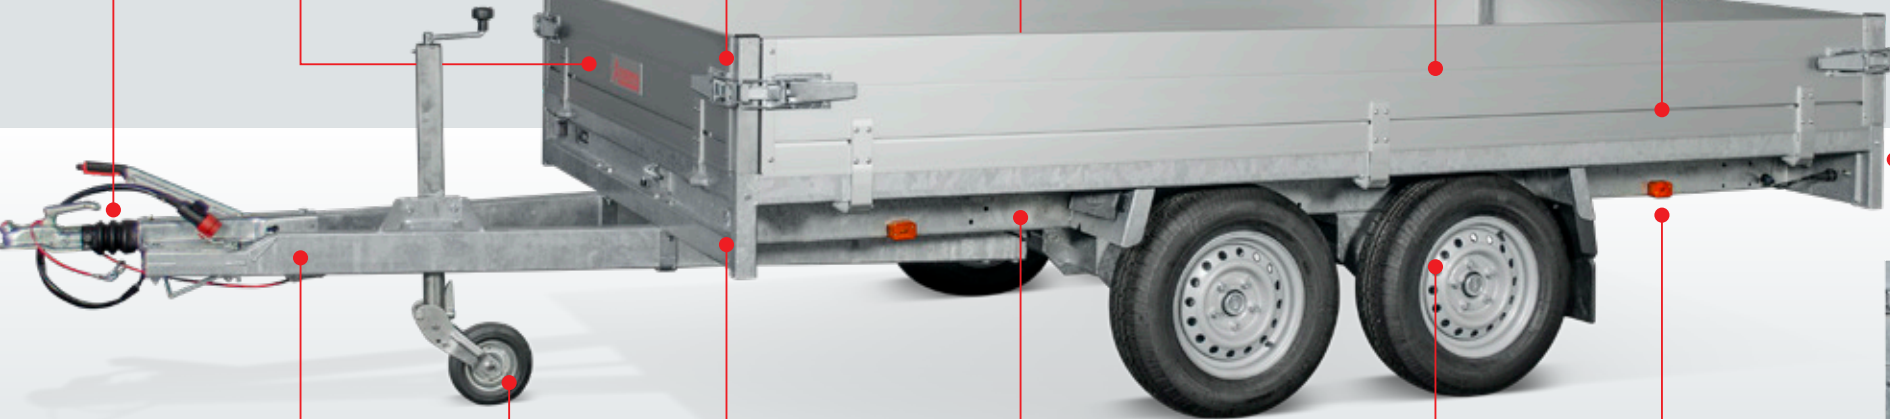

The side boards turn completely under the loading floor. This prevents damage during loading and unloading with a forklift.

ASX 325x178

ASX 405x178

Durable and user-friendly

The fully galvanized chassis (with four length carriers) supports the loading floor optimally. The lighting, axles, brake system and jockey-wheel meet the high requirements of Anssems in terms of safety and reliability. The aluminum sides and corner sticks can be removed within a small action. This quickly creates a flat loading floor for maximum use.

Strong chassis with integrated ramp holders

Reliable brakesystem

Foldable front panel

8 tie hooks on the inside of the loading platform

Long drawbar with automatic jockey wheel

Tie rail for movable net hooks or tie hooks

Sides turn away under the loading floor. Damage-free loading and unloading

Premium quality brake system

Foldable front panel

Provided with tension locks all around

Multiplex loading floor

Aluminium side boards

Integrated tie rail

Long, interchangeable drawbar made of box tubes

Automatic jockey wheel

Front marker lighting

Robot welded chassis

Premium quality wheels and axles

Side marker lights

Ramps, stored beneath the loading floor