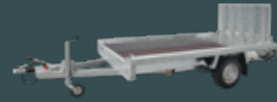

H Plant trailers
TERRAX-Basic