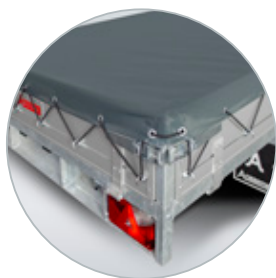

Accessory;
durable flat cover