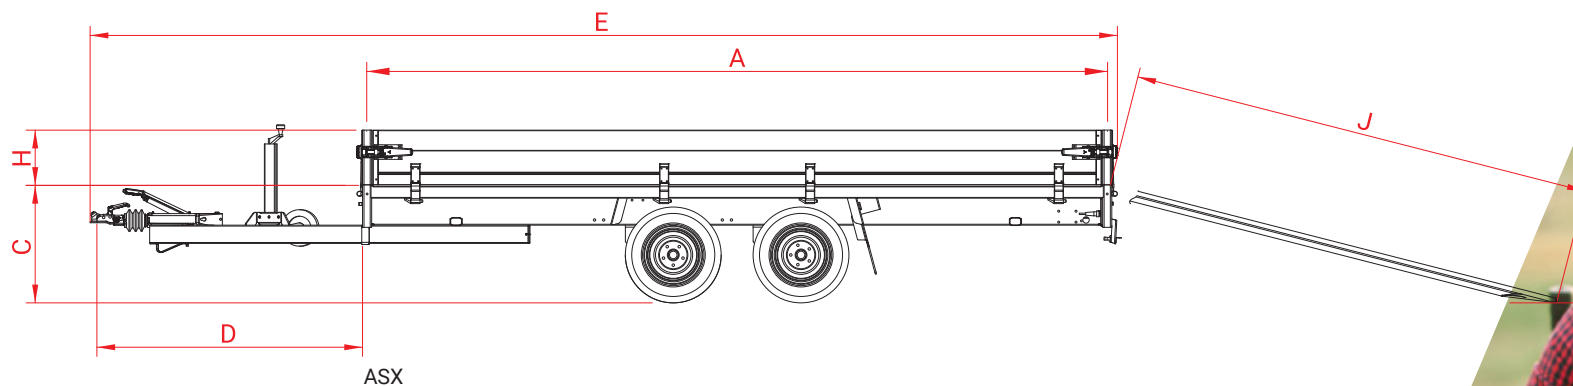

Using the ramps

Use the steel ramps to drive vehicles on and off. The supplied ramps are stored under the chassis. Useful! You therefore always have the ramps at hand. **Tip!** For even more comfort during driving on and off, the ASX can be extended with prop stands and winch.