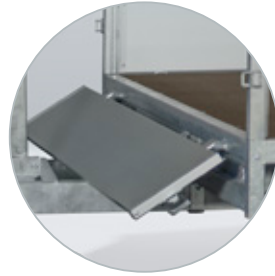

The side boards turn completely under the loading floor. This prevents damage during loading and unloading with a forklift.

ASX 325x178

ASX 405x178

Durable and user-friendly

The fully galvanized chassis (with four length carriers) supports the loading floor optimally. The lighting, axles, brake system and jockey-wheel meet the high requirements of Anssems in terms of safety and reliability. The aluminum sides and corner sticks can be removed within a small action. This quickly creates a flat loading floor for maximum use.

Strong chassis with integrated ramp holders

Reliable brakesystem

Foldable front panel

8 tie hooks on the inside of the loading platform

Long drawbar with automatic jockey wheel

Tie rail for movable net hooks or tie hooks

Integrated tie rail

Long, interchangeable drawbar made of box tubes

Automatic jockey wheel

Front marker lighting

Robot welded chassis

Premium quality wheels and axles

Side marker lights

Ramps, stored beneath the loading floor